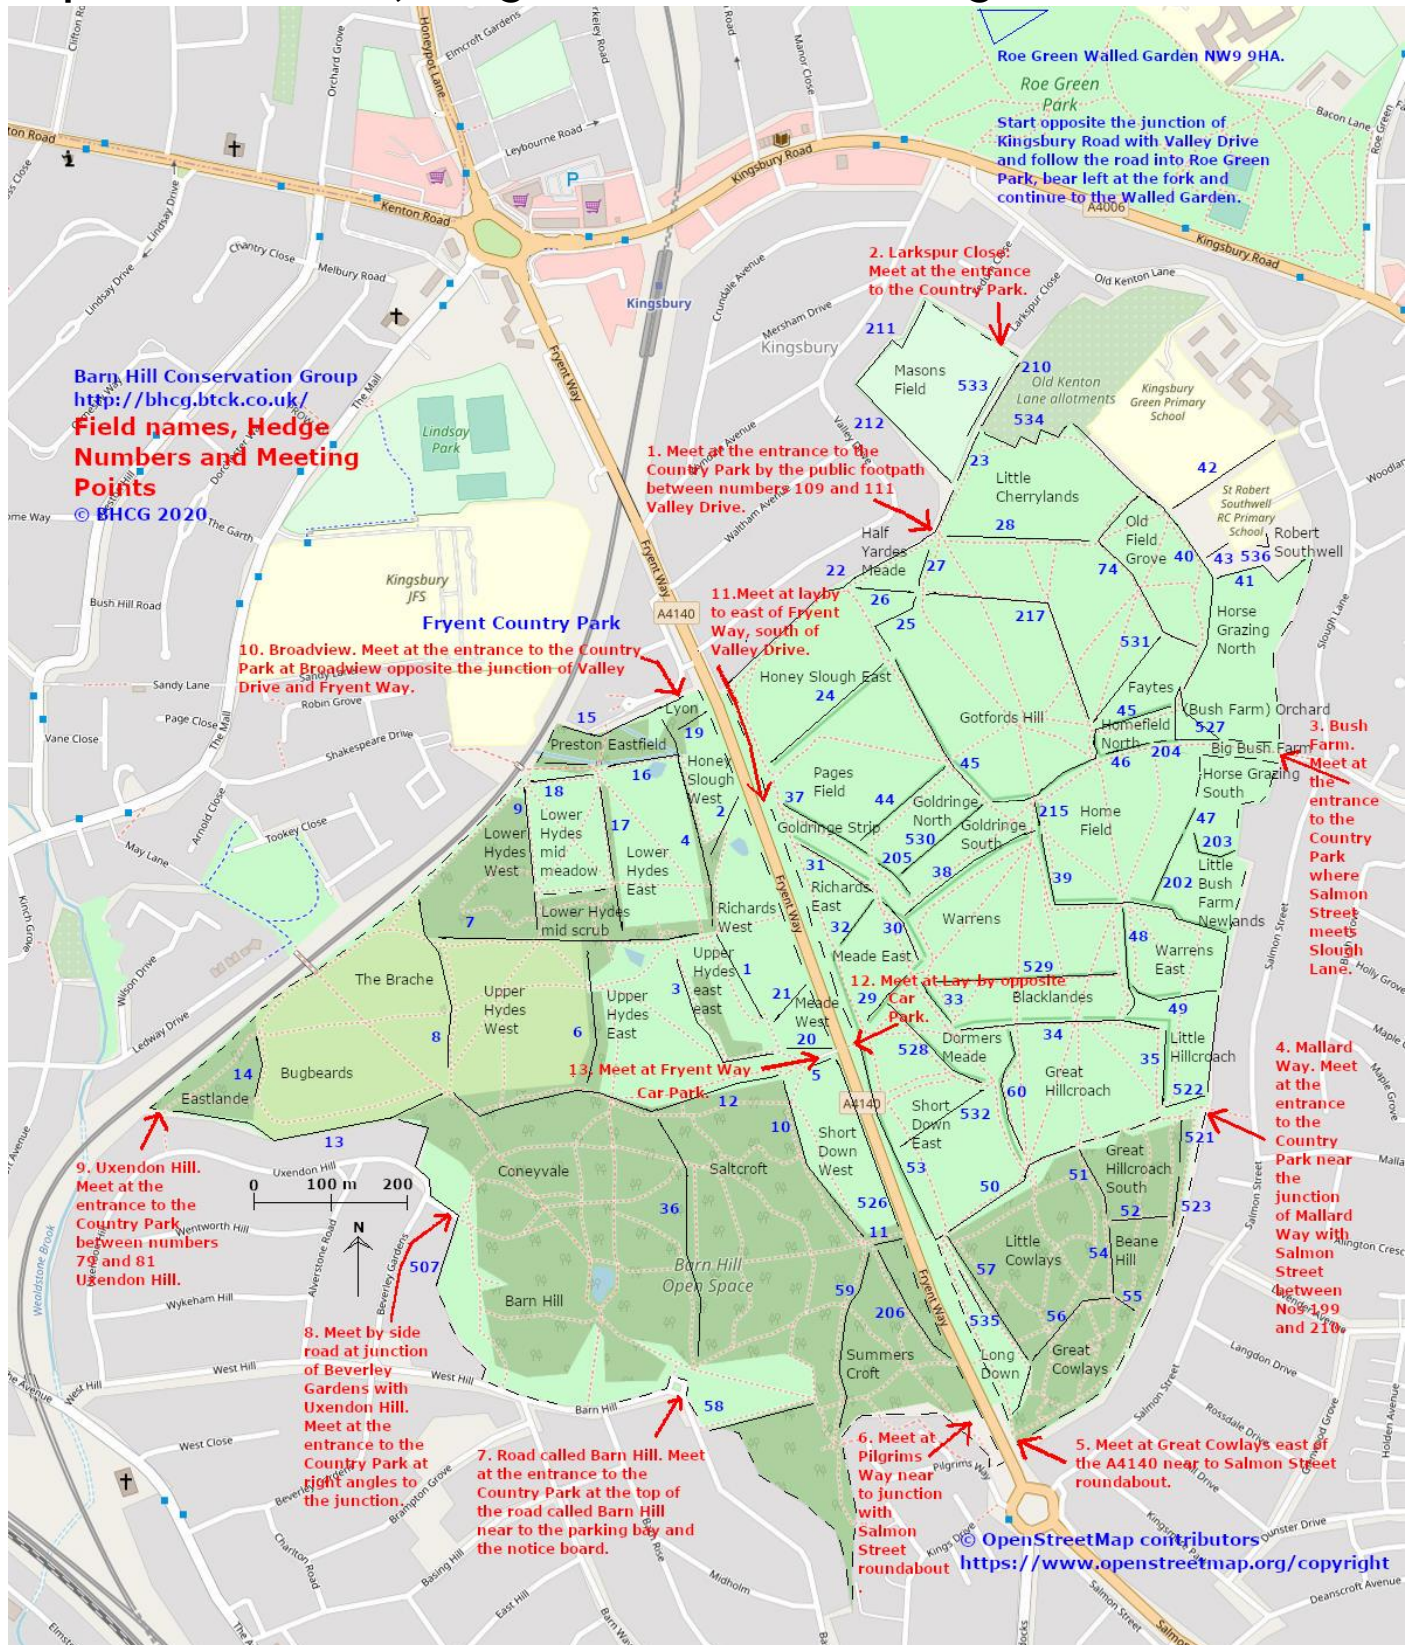

Frynt Country Park Management Plan:

Maps of:

- Field names, Hedge Numbers and Meeting Points
- Features
- Ponds
- Scrub and Woodland

Map of Field names, Hedge Numbers and Meeting Points

Fryent Country Park Management Plan:

Map of Features

Barn Hill Conservation Group
<http://bhcg.btck.co.uk/>

Features
© BHCG 2020

Map of Scrub and Woodland

Barn Hill Conservation Group
<http://bhcg.btck.co.uk/>
Scrub and Woodland
© BHCg 2020