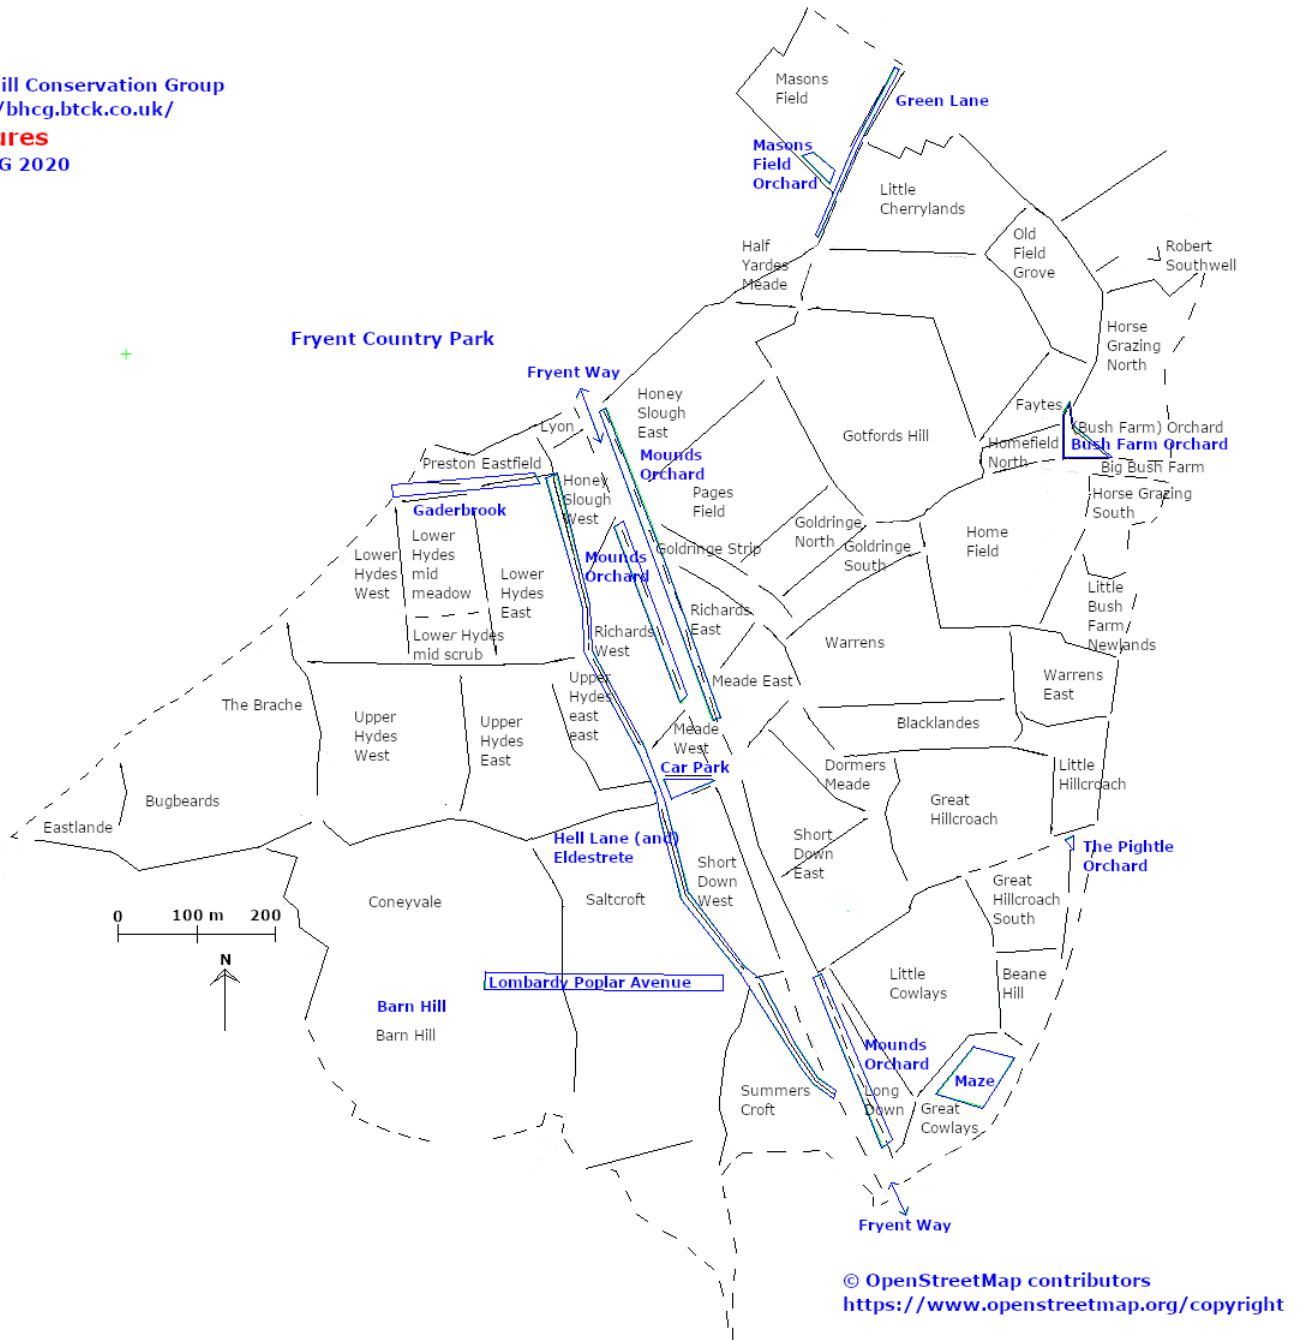

Frynt Country Park Management Plan:

Maps of:

- Field names, Hedge Numbers and Meeting Points
- Features
- Ponds
- Scrub and Woodland

Map of Field names, Hedge Numbers and Meeting Points

Fryent Country Park Management Plan:

Map of Features

Barn Hill Conservation Group
<http://bhcg.btck.co.uk/>

Features
© BHCG 2020

Map of Scrub and Woodland

Barn Hill Conservation Group
<http://bhcg.btck.co.uk/>
Scrub and Woodland
© BHCg 2020